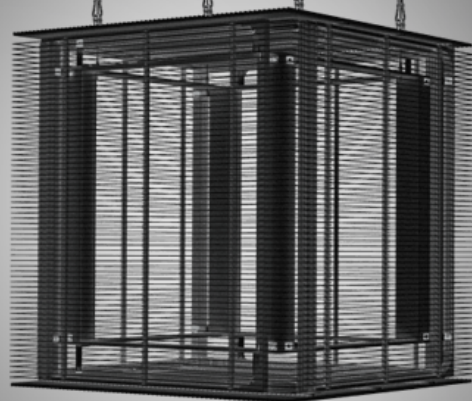

# CUBO LED DISPLAY

► P3.91  
3,91 mm

- PANNELLI  
5 PANNELLI MESH  
4 lati / 1 base
- MATERIALE  
PANNELLO Alluminio pressofuso  
STRUTTURA Ferro
- MISURE  
50x50x50 cm  
100x100x100 cm
- PESO  
9 kgs
- CONSUMO  
Massimo 600W  
Media 180W

50x50x50 cm

100x100x100 cm